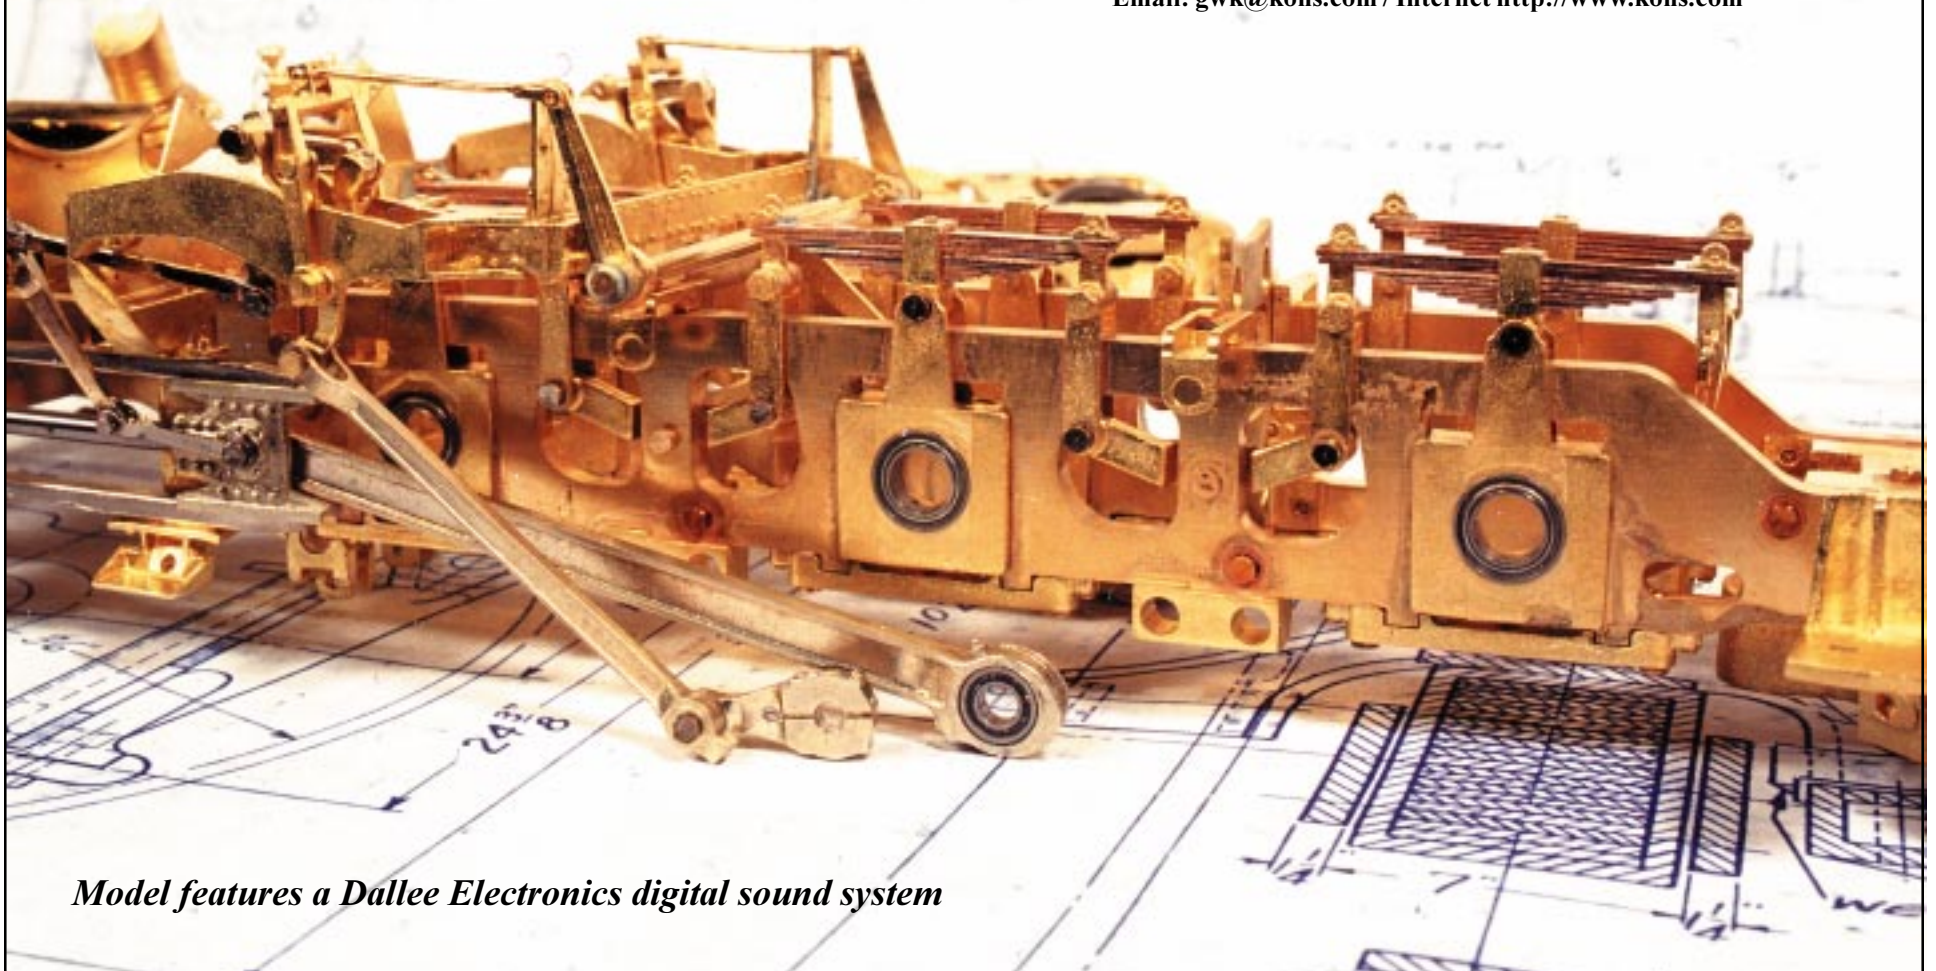

# *Just Another O'scale New York Central 'Hudson' Model?*

*Kohs & Company* *The Finest in O'scale*  
INCORPORATED

Post Office Box 689 / Clarkston, Michigan 48347  
248-625-6396 / Fax: 248-625-7994  
Email: [gwk@kohs.com](mailto:gwk@kohs.com) / Internet <http://www.kohs.com>

*Model features a Dallee Electronics digital sound system*